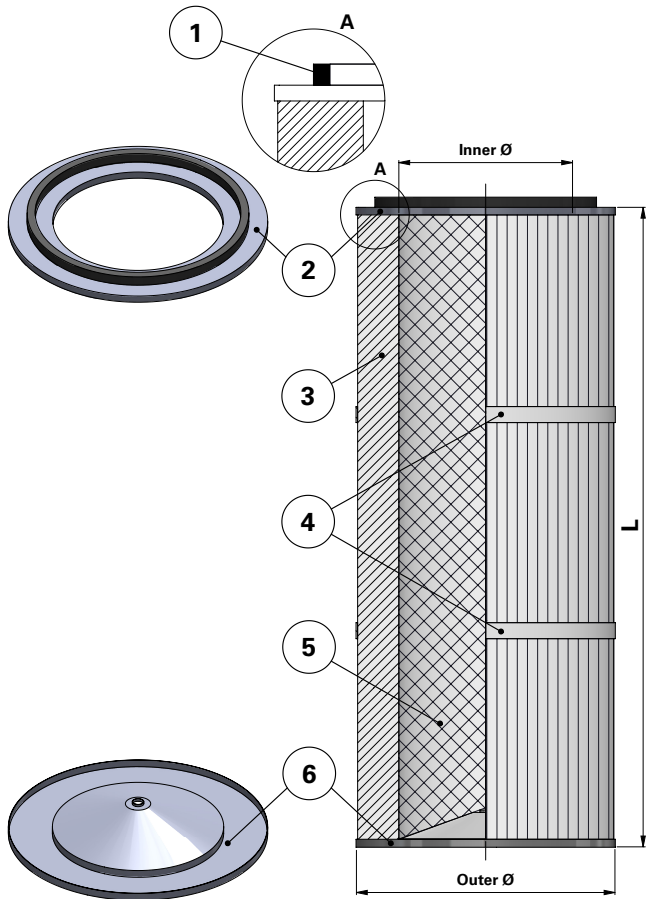

### Replacement Elements

Cartridges – Series Plymovent 324 – Open Closed with Hole

### Series Plymovent 324 – Open Closed with Hole

Cartridge Filter with open top end cap and closed bottom end cap with hole of 13–13.5 mm

For Plymovent and other brands of cartridge collectors

Without outer liner

Item	Description
1	Gasket
2	Top end cap
3	Media pack
4	Straps
5	Inner liner
6	Bottom end cap with Ø13–13.5 mm hole

### Dimensions [mm]

Outer Ø	324
Inner Ø	213
L	750
	760
	765