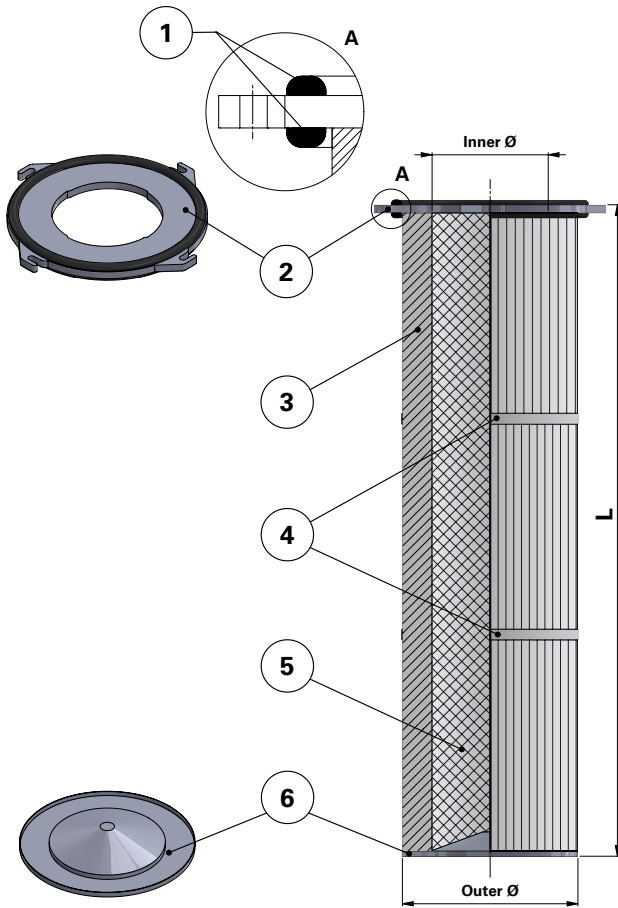

### Replacement Elements

Cartridges – Series 218 Quick Fix 4 Hook

### Series 218 Quick Fix 4 Hook

Cartridge Filter with open top end cap with 4 hooks, 267 mm pitch diameter and closed bottom end cap

Special feature: Dirty Air Plenum and Clean Air Plenum installation for Series 218 and other brands of cartridge collectors

### Top end cap quick fix

Item	Description
1	Gasket above and below top end cap
2	Top end cap quick fix
3	Media pack
4	Straps
5	Inner liner
6	Bottom end cap closed

### Dimensions [mm]

Outer Ø	218
Inner Ø	144
L	600 1000 1200
Pitch Ø	267