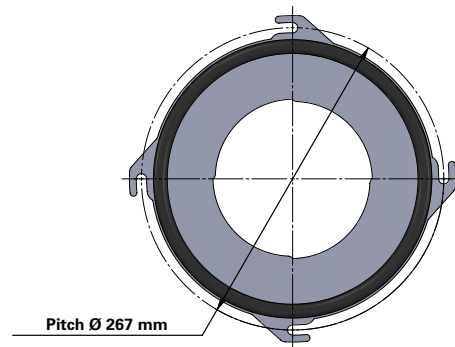

Top end cap quick fix

Item	Description
1	Gasket above and below top end cap
2	Top end cap quick fix
3	Media pack
4	Straps
5	Inner liner
6	Bottom end cap closed

Dimensions [mm]

Outer Ø	218
Inner Ø	144
L	600 1000 1200
Pitch Ø	267